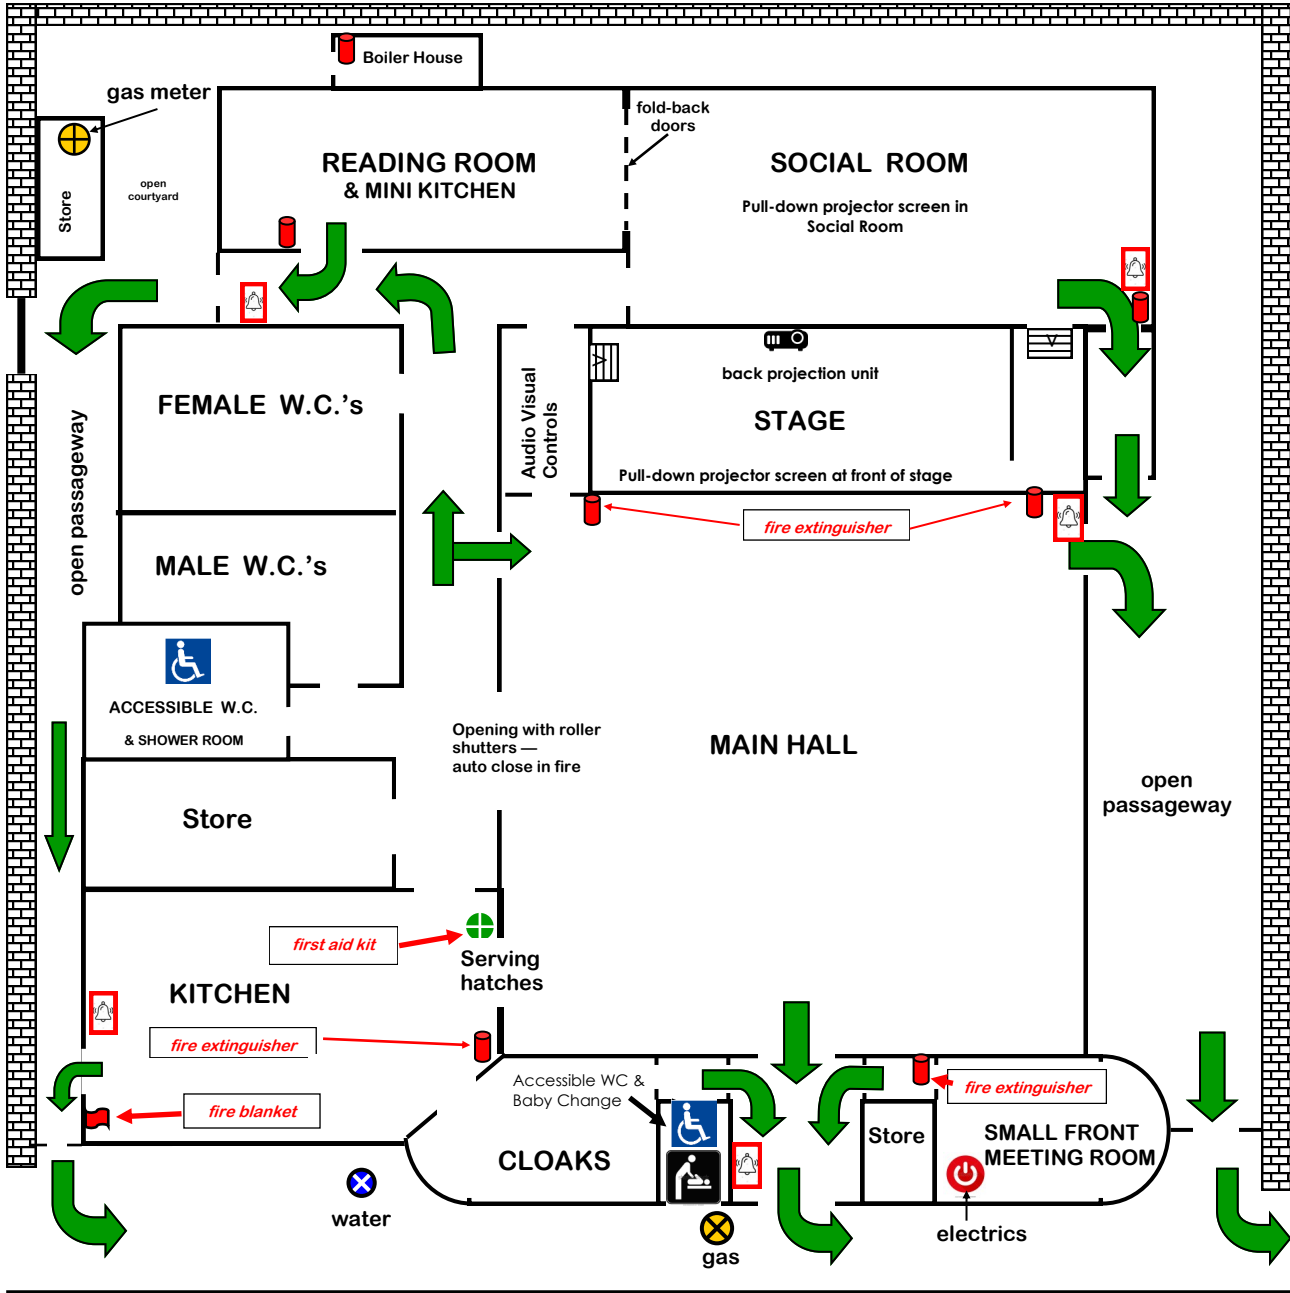

# EMERGENCY EXIT ROUTES & SAFETY INFORMATION

----- B5299 CARLISLE ROAD -----

The Green

**ASSEMBLY POINT**  
(& public 'phone box)  
by flagpole in front of  
CO-OP store